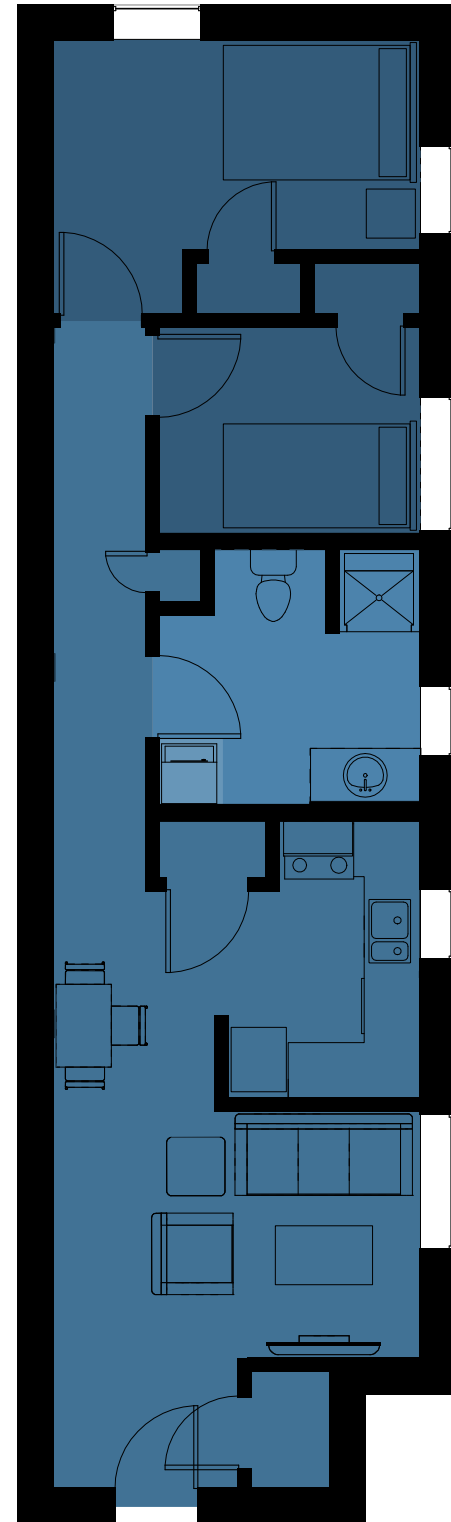

Two Bedroom

730 SQ. FT. | ADAPTABLE

LibertadElmira@crmrentalmgmt.com

624 BALDWIN STREET, ELMIRA, NEW YORK 14901

Two Bedroom

810 SQ. FT. | FULLY ACCESSIBLE AVAILABLE

LibertadElmira@crmrentalmgmt.com

624 BALDWIN STREET, ELMIRA, NEW YORK 14901

Two Bedroom

780 SQ. FT. | ADAPTABLE

LibertadElmira@crmrentalmgmt.com

624 BALDWIN STREET, ELMIRA, NEW YORK 14901